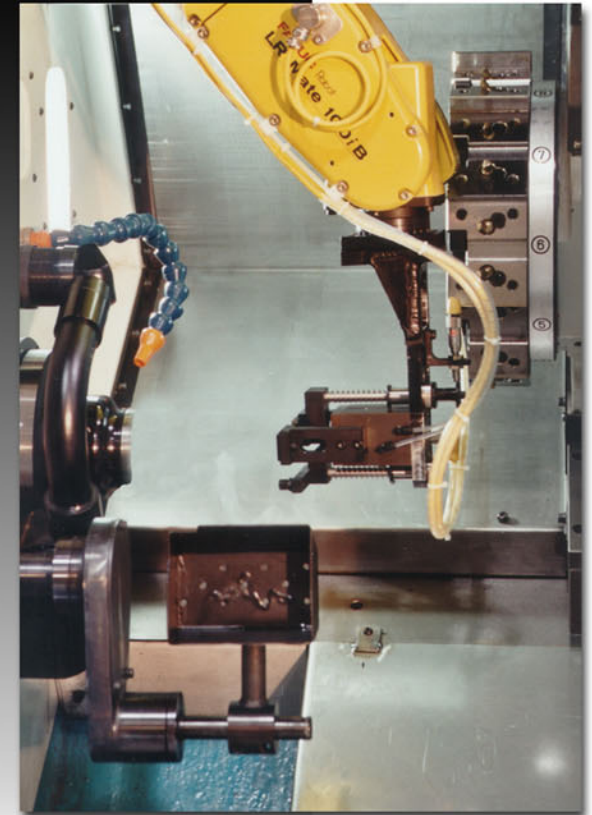

DOOSAN S280N

11777 Grand River
Brighton, MI 48116
(810) 227-1024 • FAX (810) 227-6160