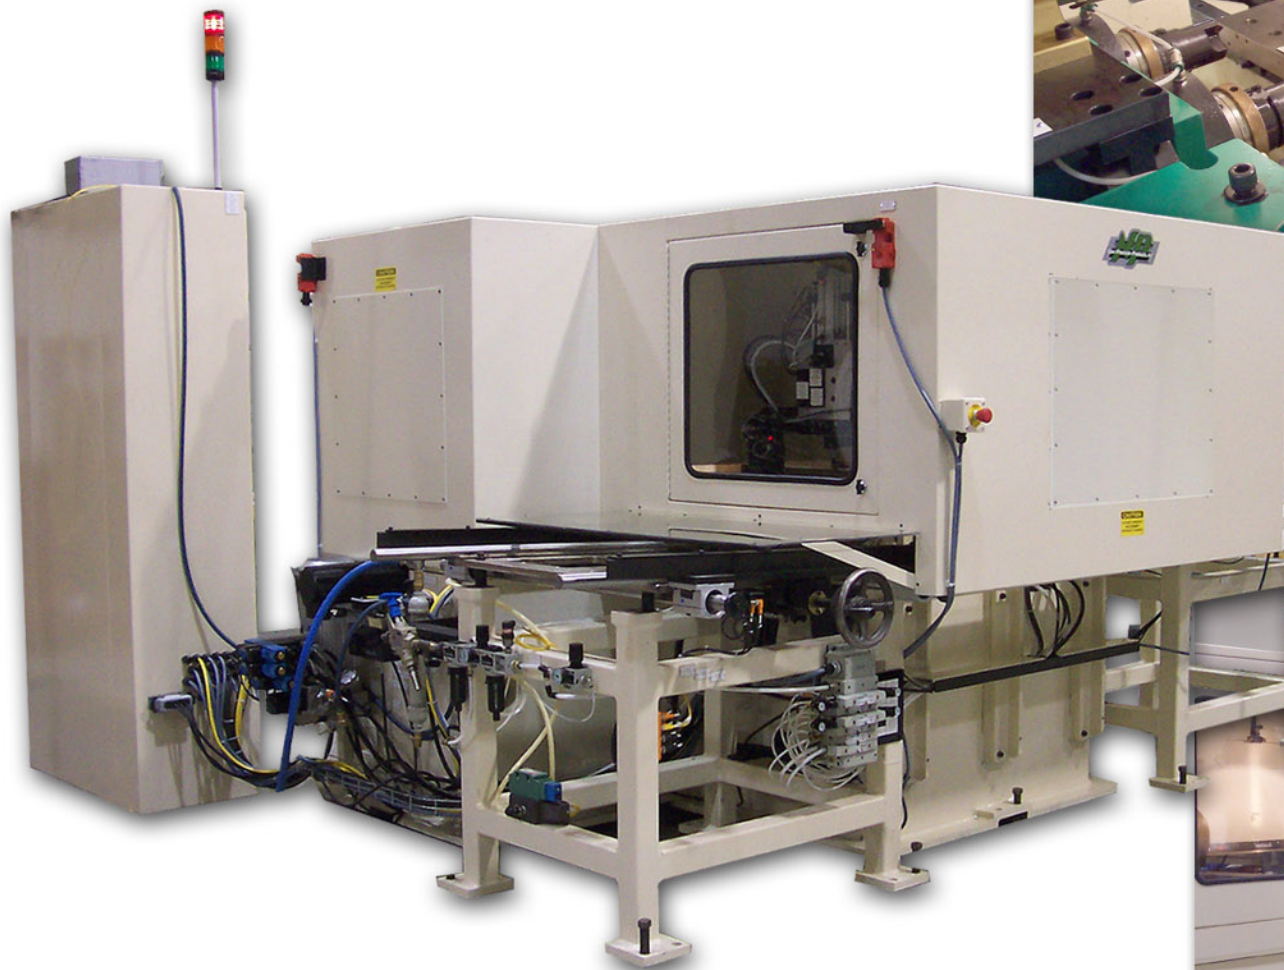

Rocker Shaft End Facing Machine

11777 Grand River
Brighton, MI 48116
(810) 227-1024 | Fax (810) 227-6160
www.NoviPrecision.com