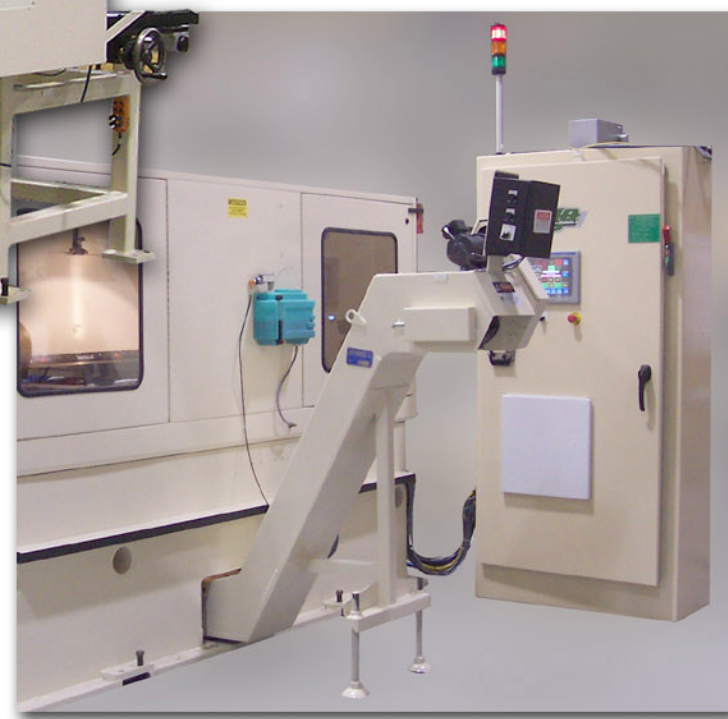

Rocker Shaft End Facing Machine

11777 Grand River
Brighton, MI 48116
(810) 227-1024 | Fax (810) 227-6160
www.NoviPrecision.com